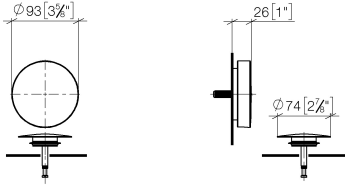

Pop-up waste and overflow - Durabrand (23kt Gold)

IMO

36 243 970

- drain Ø 52mm
- Also suitable for king-size baths.**

Also suitable for king-size baths.

Fits: IMO, LULU, MADISON, MEM, TARA, CL.1, LISSÉ, VAIA, META, CYO

Required miscellaneous

- Pop-up waste and overflow -** 35 227 970 90
- bowden cable length 725 mm

36 243 970

mm [inches]

36 243 970

Spare parts list

No.	Item Number	Name	Quantity used	Delivery time
1	09 11 01 123-09	cover	1	40
2	90 20 97 061 00-09	handle	1	-
Spare part can no longer be ordered, please order the replacement item				
3	04 31 20 031 48-09	plug	1	40