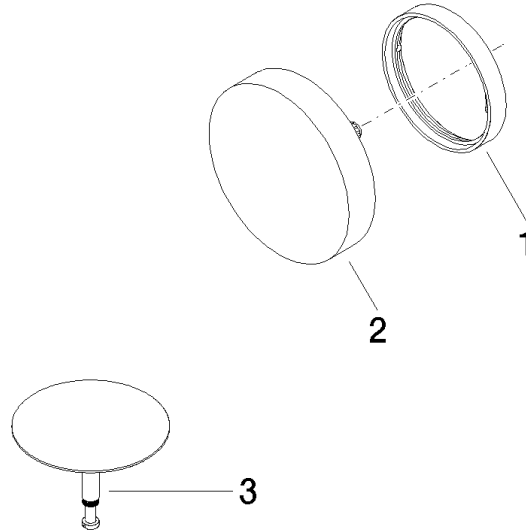

Pop-up waste and overflow - Durabrand (23kt Gold)

IMO

36 243 970

- drain Ø 52mm
- Also suitable for king-size baths.**

Also suitable for king-size baths.

Fits: IMO, LULU, MADISON, MEM, TARA, CL.1, LISSÉ, VAIA, META, CYO

Required miscellaneous

- Pop-up waste and overflow -** 35 227 970 90
- bowden cable length 725 mm

36 243 970

mm [inches]

36 243 970

Spare parts list

No.	Item Number	Name	Quantity used	Delivery time
1	09 11 01 123-09	cover	1	40
2	90 20 97 061 00-09	handle	1	-
Spare part can no longer be ordered, please order the replacement item				
3	04 31 20 031 48-09	plug	1	40